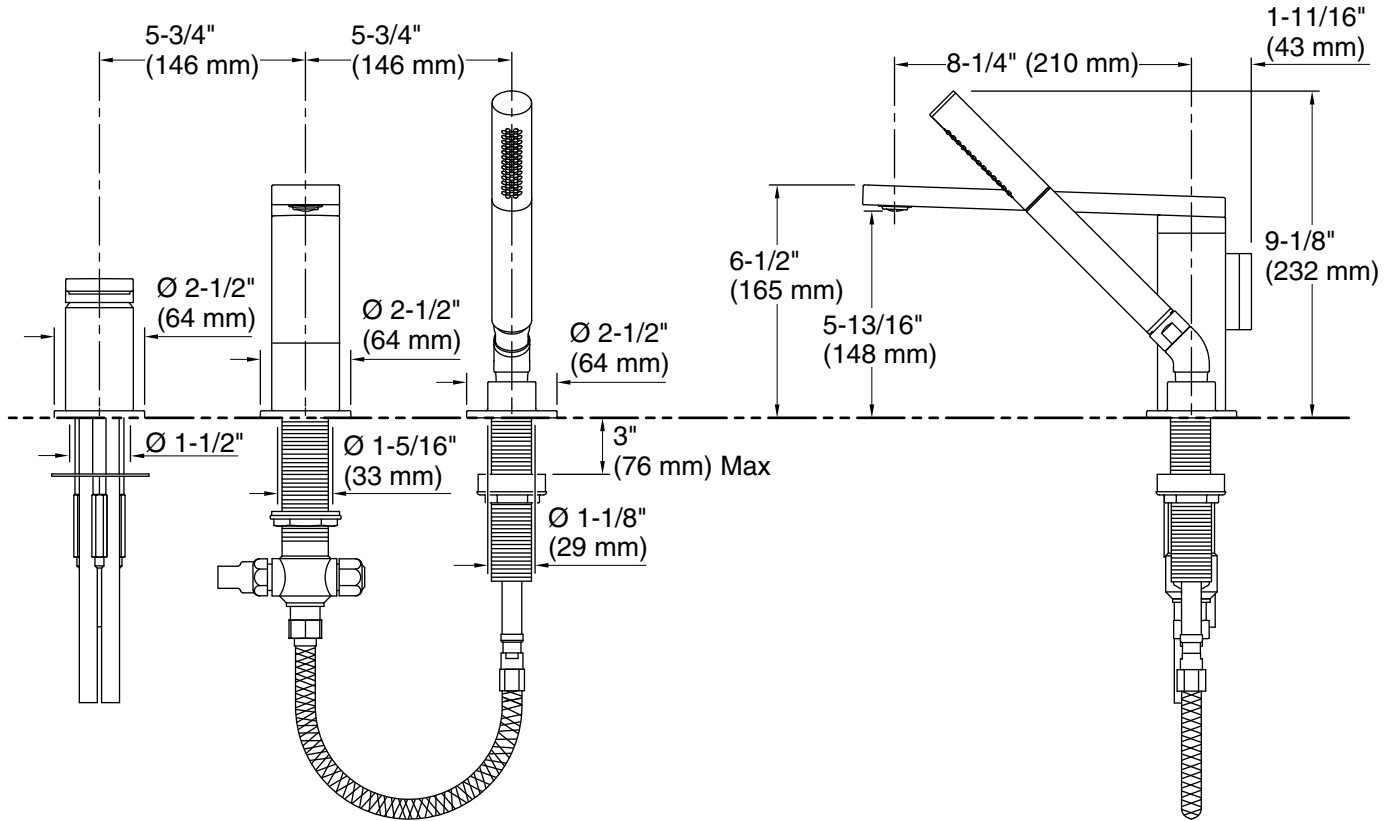

Technical Information

All product dimensions are nominal.

Faucet:

Flow rate: 8 gal/min (30.3 l/min)

Pressure: 45 psi (3.1 bar)

Valve body: Machined-brass

Drain included: No

Spout:

Spout reach: 8-1/4" (210 mm)

Handshower:

Rated maximum flow: 1.75 gal/min (6.6 l/min)

Pressure: 80 psi (5.5 bar)

Notes

For use with automatic compensating valves rated at 1.31 gal/min (5 l/min) or less.

Install this product according to the installation guide.